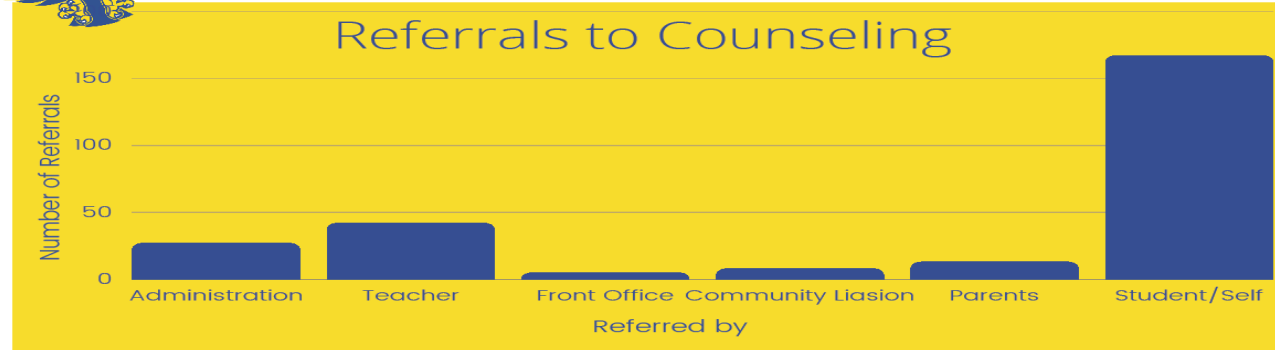

SCHOOL COUNSELING DATA REPORT

August 2021 – December 2021

29: Wellness Together Referrals
 31: Students mediated w/ restorative sessions
 7: Responded to Gaggle
 16: Clubs & Groups

SUPPORT PROGRAMS
 Wellness Together
 Rescue a Generation
 RARCC