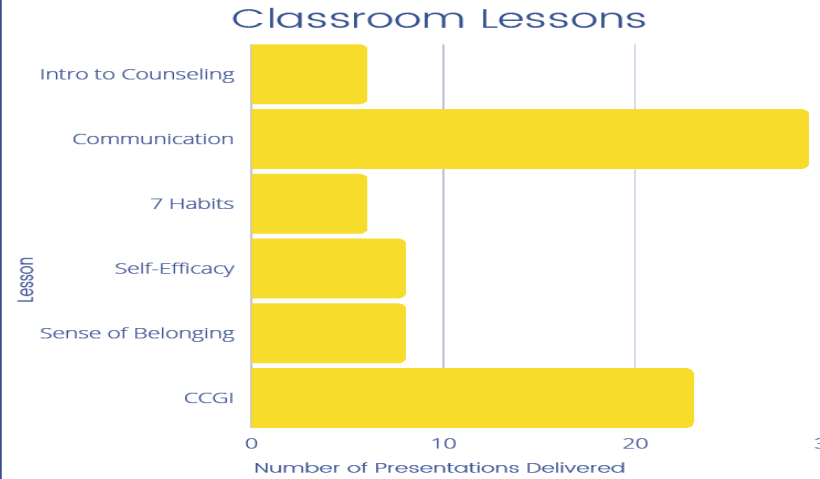

SCHOOL COUNSELING DATA REPORT

August 2021 – December 2021

29: Wellness Together Referrals
 31: Students mediated w/ restorative sessions
 7: Responded to Gaggle
 16: Clubs & Groups

SUPPORT PROGRAMS
 Wellness Together
 Rescue a Generation
 RARCC